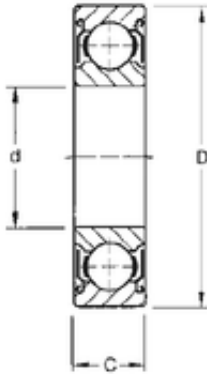

## 50 mm x 110 mm x 27 mm TIMKEN 310KDD Single Row Ball Bearings

Bearing No. 310KDD

Size	50x110x27 mm
Bore Diameter	50 mm
Outer Diameter	110 mm
Width	27 mm
d	50 mm
D	110 mm
B	27 mm
C	27 mm
Weight	1,125 Kg
Basic dynamic load rating (C)	69,3 kN

310KDD Bearing 2D drawings and 3D CAD models