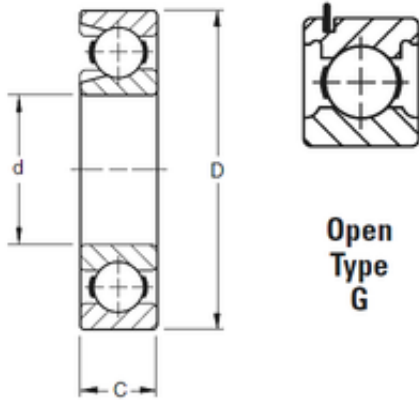

IKO BEARING MANUFACTURING LIMITED

45 mm x 100 mm x 25 mm TIMKEN 309WG Single Row Ball Bearings

Bearing No. 309WG

Size	45x100x25 mm
Bore Diameter	45 mm
Outer Diameter	100 mm
Width	25 mm
d	45 mm
D	100 mm
B	25 mm
C	25 mm
Weight	0,934 Kg
Basic dynamic load rating (C)	78,1 kN

309WG Bearing 2D drawings and 3D CAD models