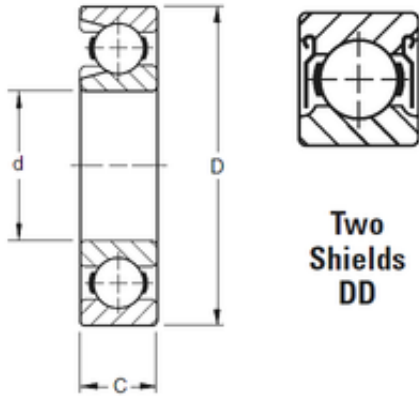

IKO BEARING MANUFACTURING LIMITED

45 mm x 100 mm x 25 mm TIMKEN 309WDD Single Row Ball Bearings

Bearing No. 309WDD

Size	45x100x25 mm
Bore Diameter	45 mm
Outer Diameter	100 mm
Width	25 mm
d	45 mm
D	100 mm
B	25 mm
C	25 mm
Weight	0,934 Kg
Basic dynamic load rating (C)	78,1 kN

309WDD Bearing 2D drawings and 3D CAD models