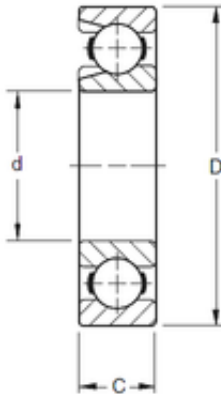

IKO BEARING MANUFACTURING LIMITED

40 mm x 90 mm x 23 mm TIMKEN 308W Single Row Ball Bearings

Bearing No. 308W

| | |
|-------------------------------|-------------|
| Size | 40x90x23 mm |
| Bore Diameter | 40 mm |
| Outer Diameter | 90 mm |
| Width | 23 mm |
| d | 40 mm |
| D | 90 mm |
| B | 23 mm |
| C | 23 mm |
| Weight | 0,844 Kg |
| Basic dynamic load rating (C) | 66 kN |

308W Bearing 2D drawings and 3D CAD models